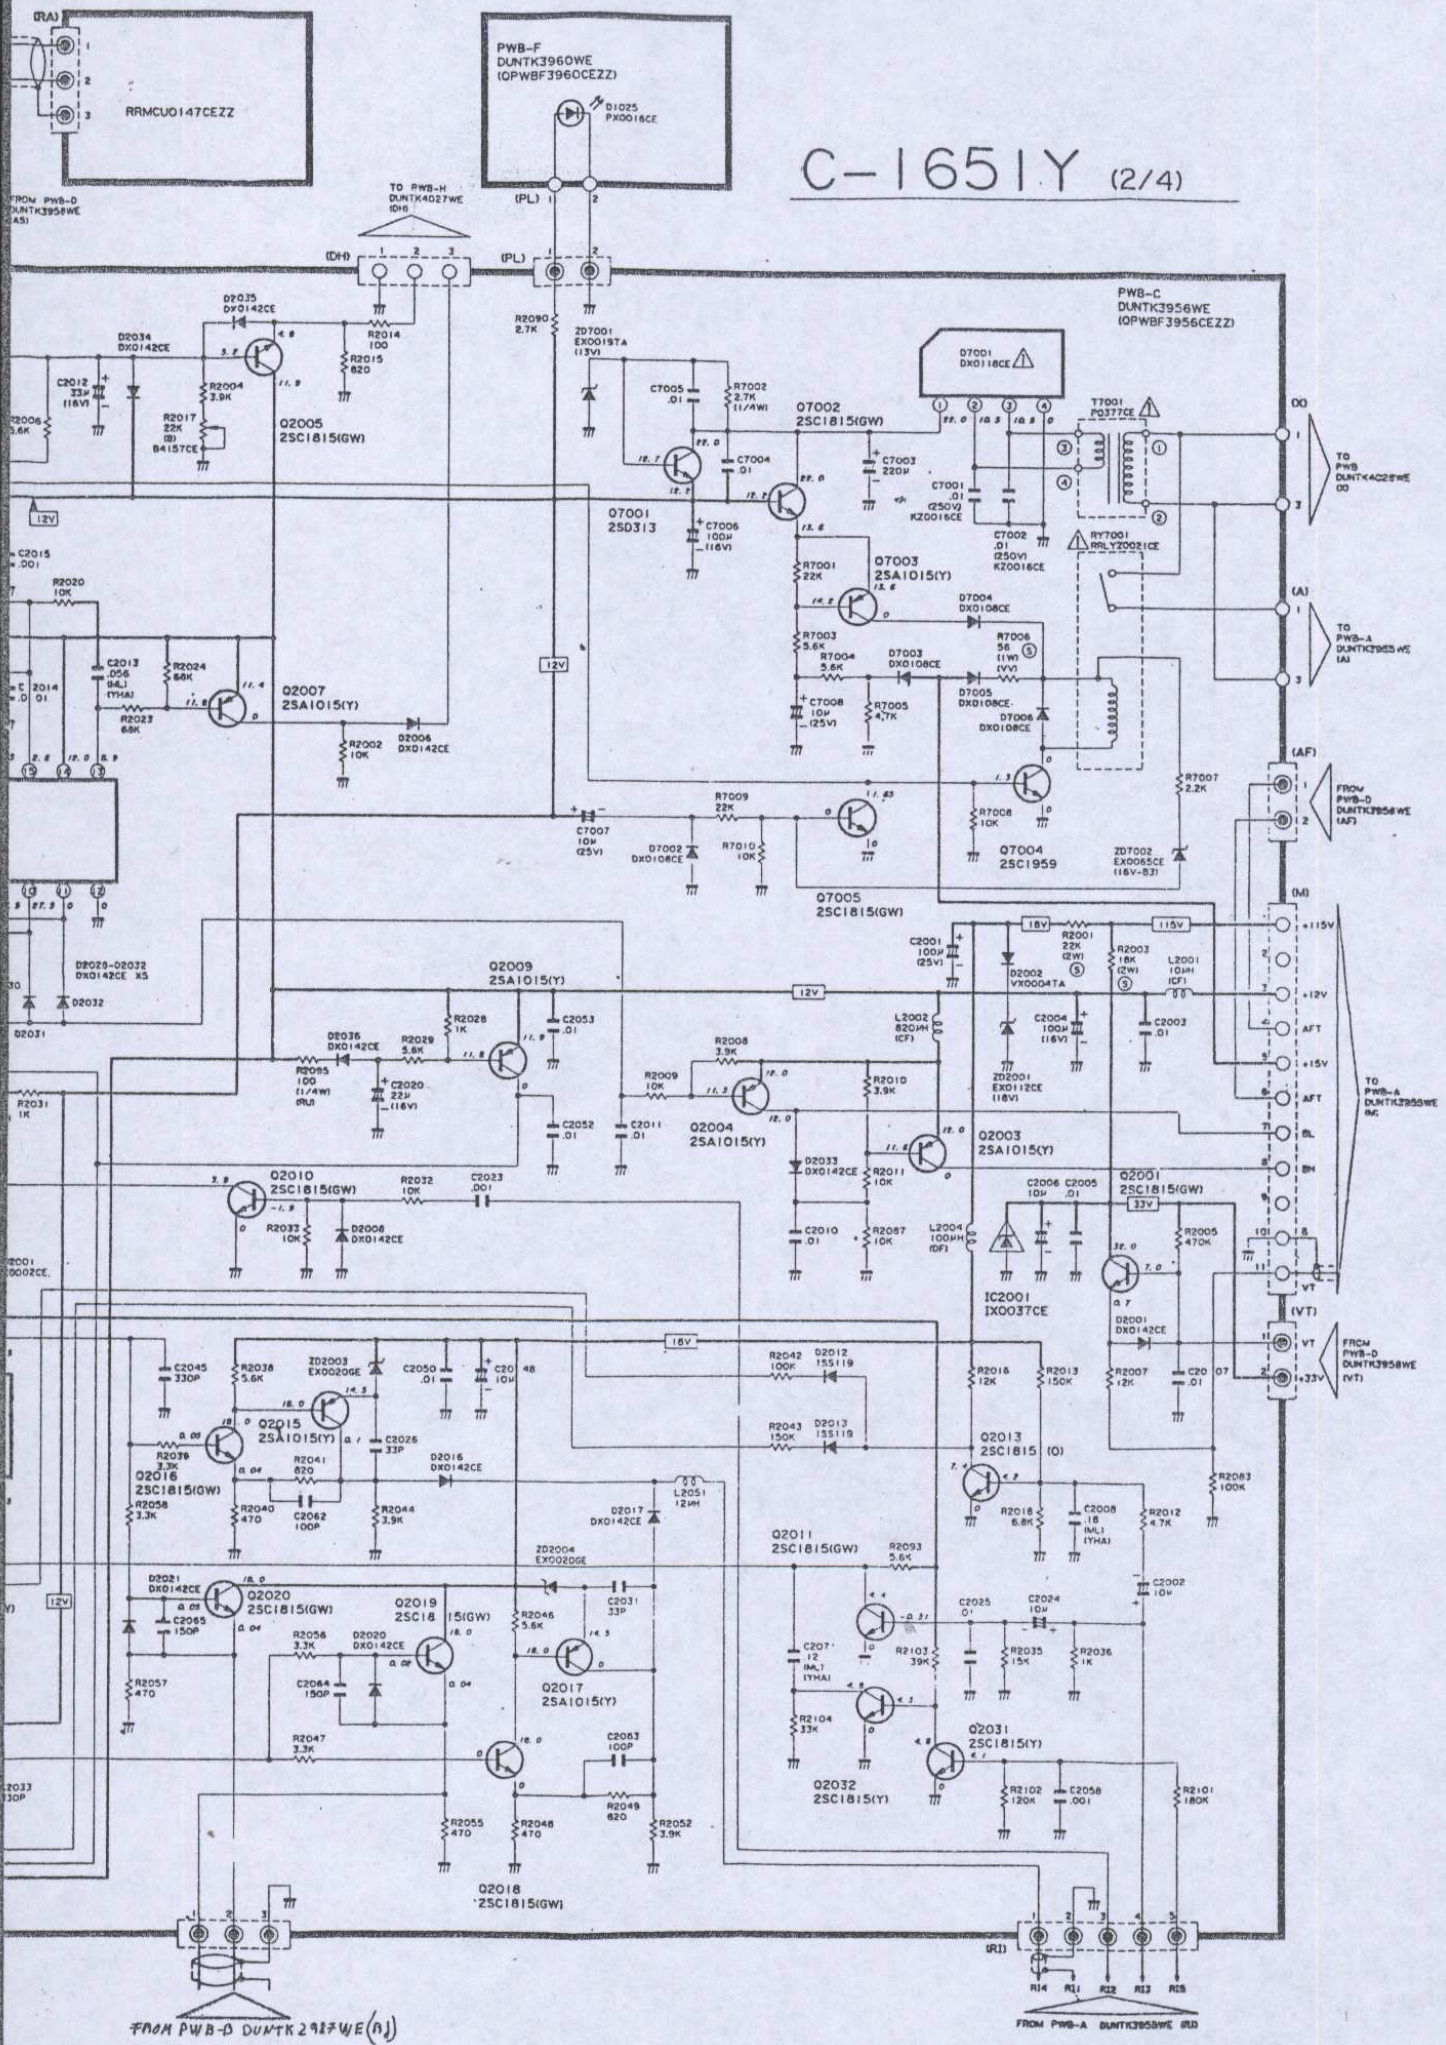

# SHARP

**SHARP**

FROM PWB-D

TO PWB-1  
DUNT4404WE  
TA

TO  
DUNT4402WE

# C-1651Y (2/4)

FROM PWB-D  
DUNTK3958WE  
(AS)

TO PWB-H  
DUNTK4027WE  
IDH

PWB-F  
DUNTK3960WE  
(QPWF3960CEZZ)

PWB-C  
DUNTK3956WE  
(QPWF3956CEZZ)

TO PWB  
DUNTK4022WE  
DD

TO PWB-A  
DUNTK3955WE  
IAI

FROM PWB-D  
DUNTK3958WE  
IAF

# C-1651Y (3/4)

**SHARP**

## C-1651Y (4/4)