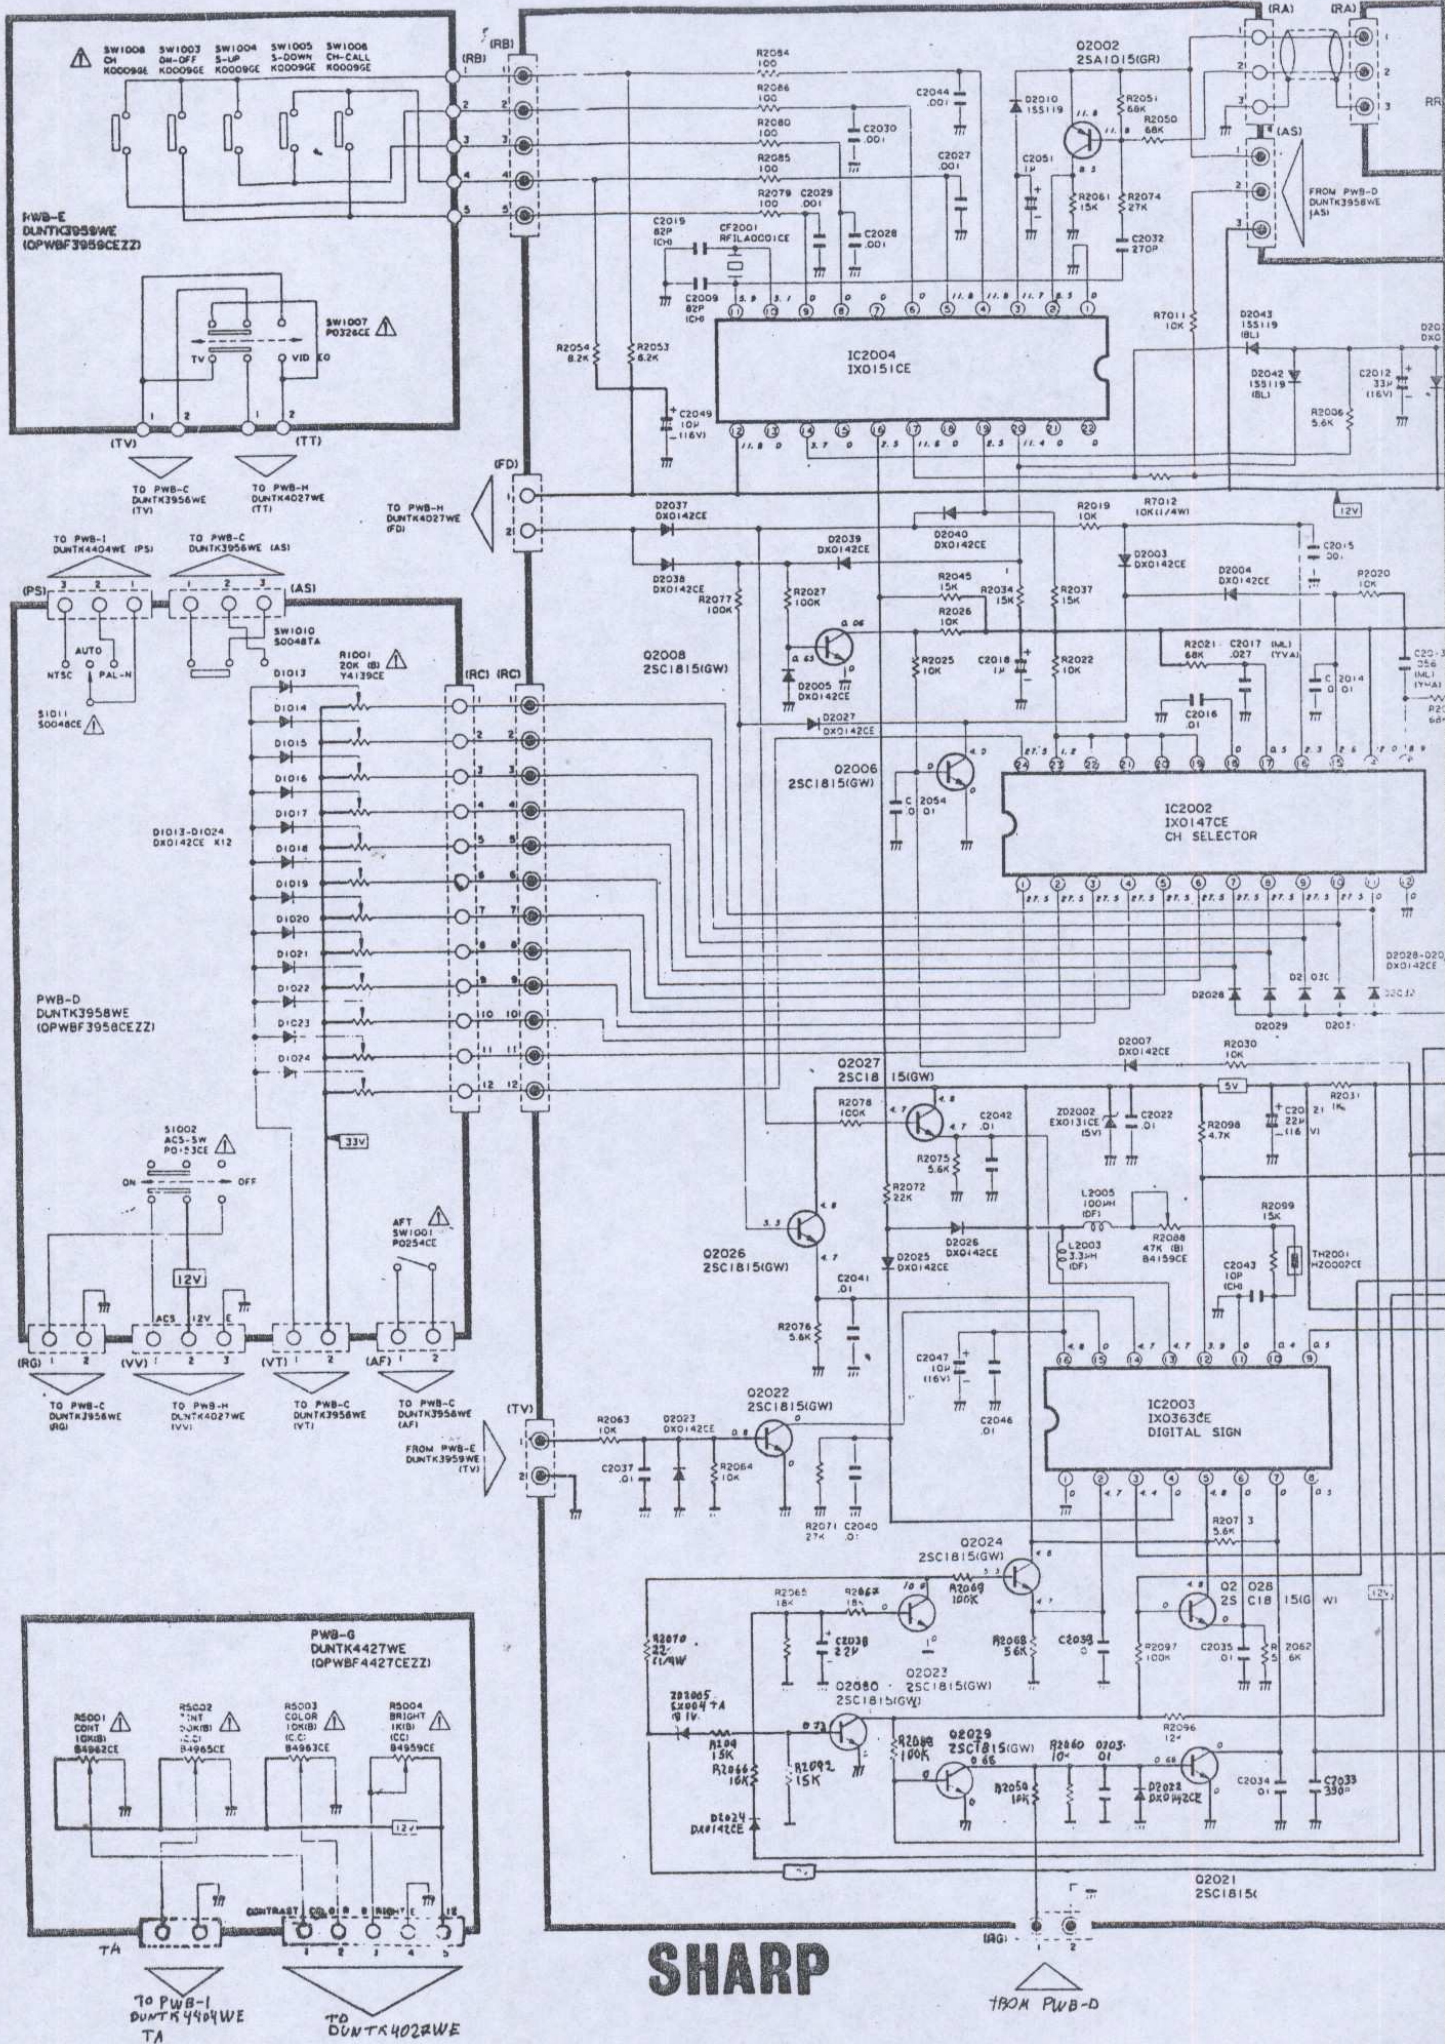

# SHARP

**SHARP**

FROM PWB-D

TO PWB-1  
DUNT4404WE  
TA

TO  
DUNT4402WE

# C-1651Y (2/4)

FROM PWB-D  
DUNTK3958WE  
(AS)

TO PWB-H  
DUNTK4027WE  
IDH

PWB-F  
DUNTK3960WE  
(QPWF3960CEZZ)

PWB-C  
DUNTK3956WE  
(QPWF3956CEZZ)

TO PWB  
DUNTK4022WE  
DD

TO PWB-A  
DUNTK3955WE  
IAI

FROM PWB-D  
DUNTK3958WE  
IAF

# C-1651Y (3/4)

**SHARP**

## C-1651Y (4/4)