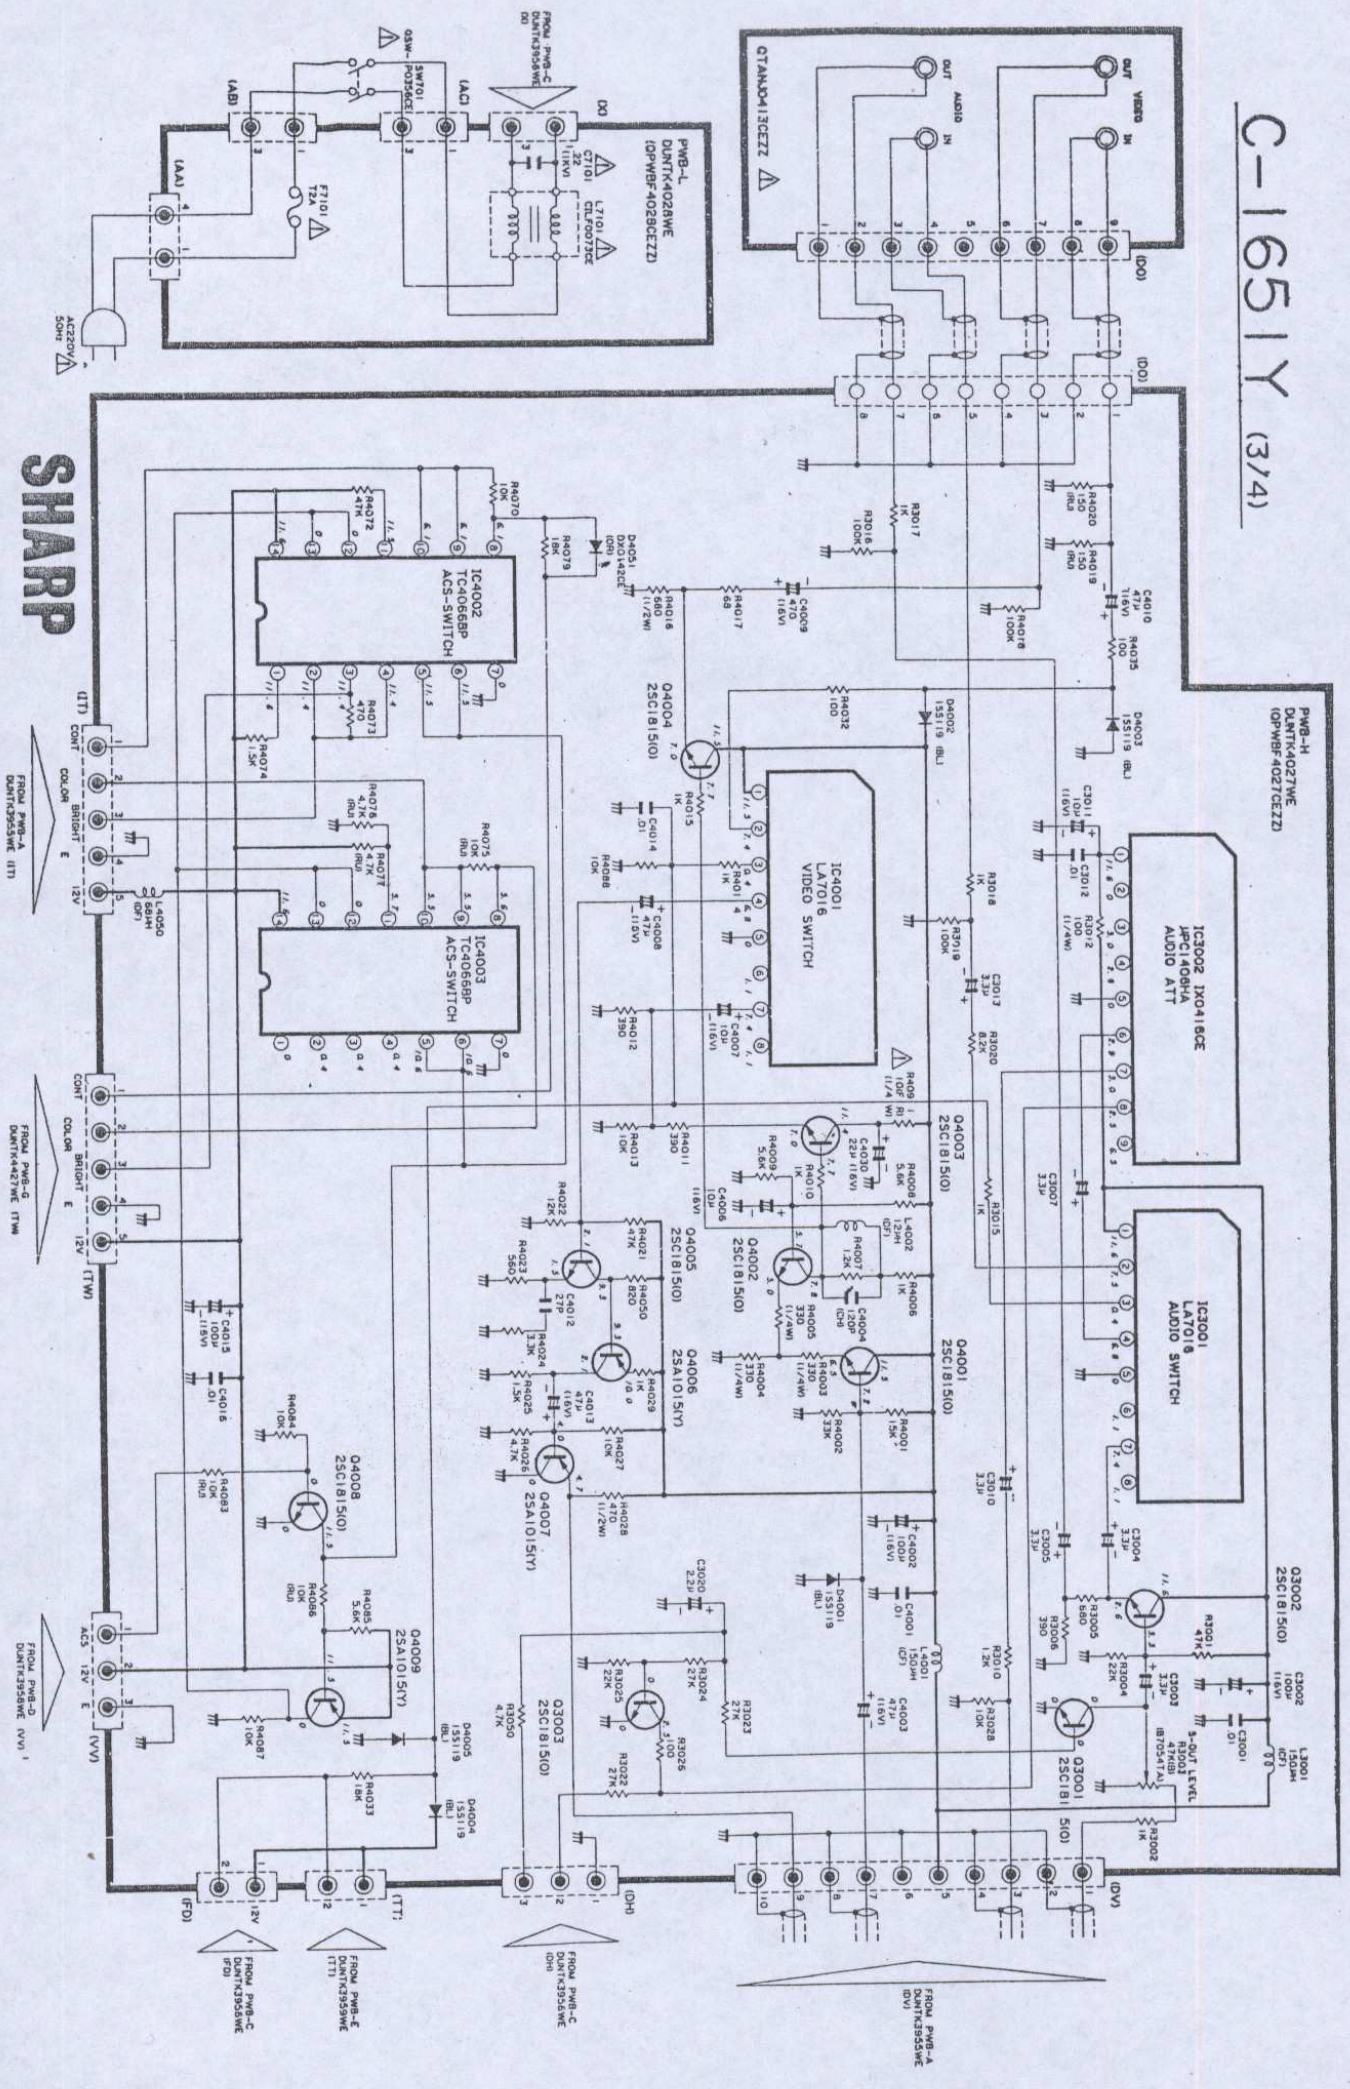

# SHARP

**SHARP**

FROM PWB-D

TO PWB-1  
DUNT4404WE  
TA

TO  
DUNT4402WE

# C-1651Y (2/4)

FROM PWB-D  
DUNTK3958WE  
(AS)

TO PWB-H  
DUNTK4027WE  
IDH

PWB-F  
DUNTK3960WE  
(QPWF3960CEZZ)

PWB-C  
DUNTK3956WE  
(QPWF3956CEZZ)

TO PWB  
DUNTK4022WE  
DD

TO PWB-A  
DUNTK3955WE  
IAI

FROM PWB-D  
DUNTK3958WE  
IAF

TO PWB-A  
DUNTK3955WE  
IM

TO PWB-A  
DUNTK3955WE  
IN

FROM PWB-D  
DUNTK3958WE  
IVT

FROM PWB-D  
DUNTK2917WE  
(B)

FROM PWB-A  
DUNTK3955WE  
ID

# C-1651Y (3/4)

**SHARP**