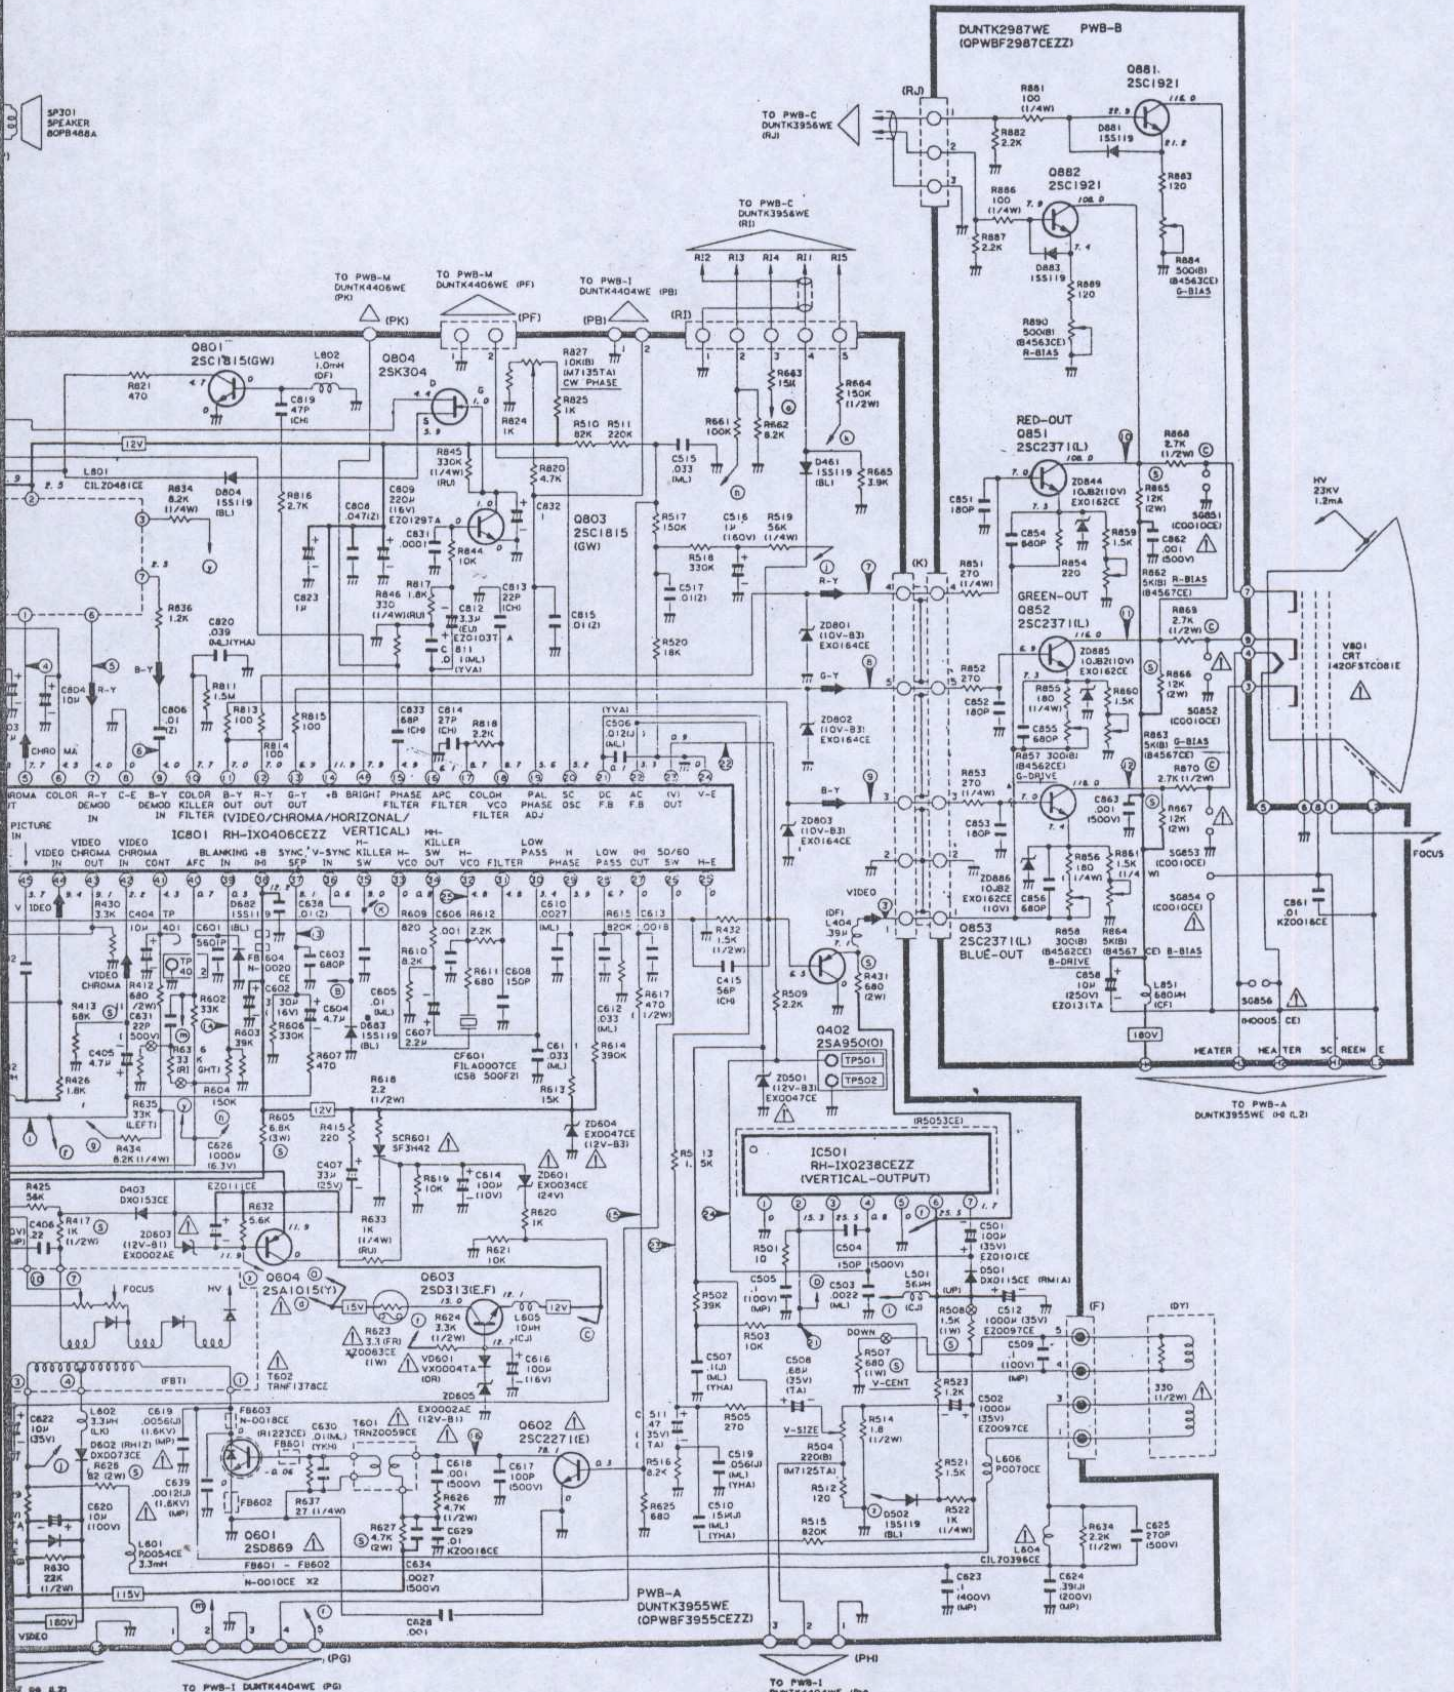

# SHARP

**SHARP**

FROM PWB-D

TO PWB-1  
DUNT4404WE  
TA

TO  
DUNT4402WE

# C-1651Y (2/4)

FROM PWB-D  
DUNTK3958WE  
(AS)

TO PWB-H  
DUNTK4027WE  
IDH

PWB-F  
DUNTK3960WE  
(QPWF3960CEZZ)

PWB-C  
DUNTK3956WE  
(QPWF3956CEZZ)

TO PWB  
DUNTK4022WE  
DD

TO PWB-A  
DUNTK3955WE  
IAI

FROM PWB-D  
DUNTK3958WE  
IAF

# C-1651Y (3/4)

**SHARP**

## C-1651Y (4/4)